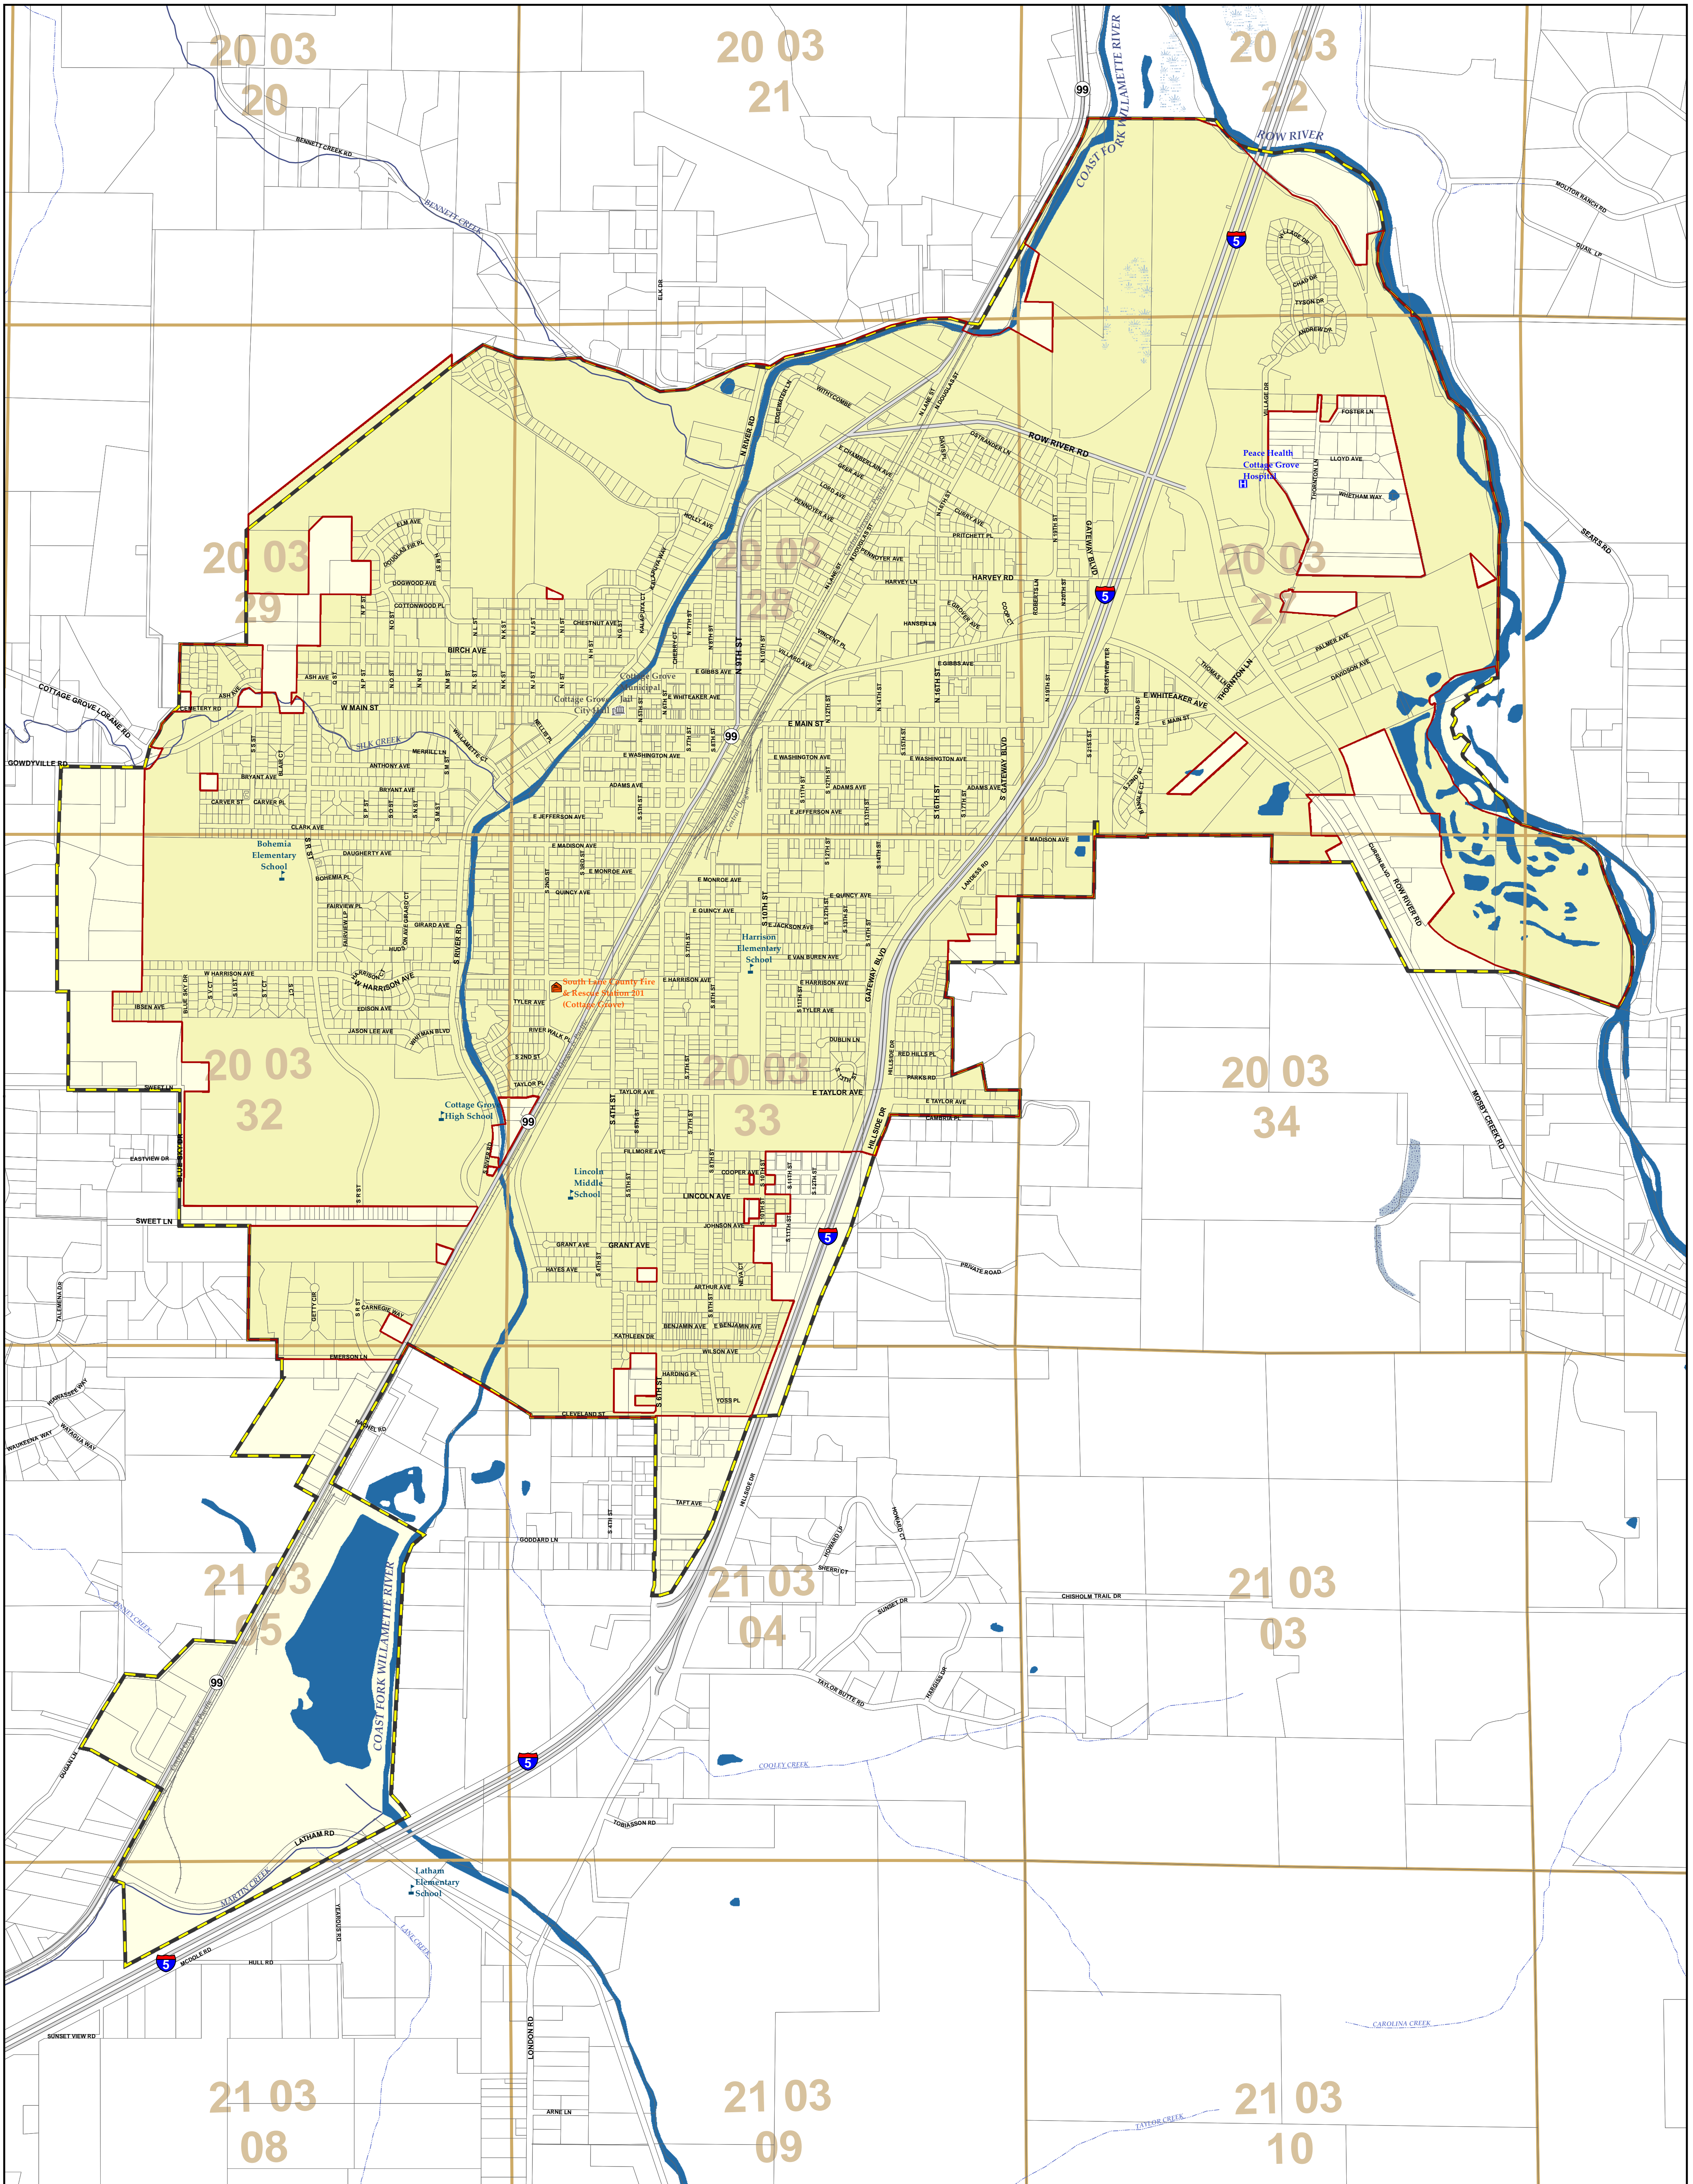

City of Cottage Grove, Oregon

Legend

City Limits	Rivers and Streams	Water Features
Urban Growth Boundary	Artificial	Water
Section Lines	Intermittent	Marsh
Parcel Boundaries	Perennial	Seasonal

Lane Council of Governments
859 Willamette Street, Suite 500
Eugene, Oregon 97401
Printing Date: July 10, 2019

NAD 1983 HARN StatePlane Oregon South FIPS 3602